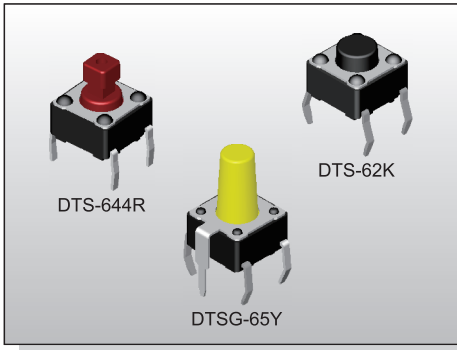

TACT SWITCH DTS(G)-6 SERIES

6x6 Through Hole & Ground Terminal Type

FEATURES

- ✘ Compact size 6x6mm
- ✘ Sharp tactile feeling
- ✘ Cap options

APPLICATION

- ✘ Audio, OA equipment
- ✘ Instrumentation
- ✘ Industrial

SPECIFICATION

Contact Rating	50mA, 12V DC
Contact Resistance	100mΩ max.
Insulation Resistance	100MΩ min. 500V DC
Dielectric Strength	250V AC/1 minute
Operating Force	70±30gf, Blue(U) 100±50gf, Black(K) 160±50gf, Brown(N) 260±50gf, Red(R) 320±80gf, Salmon(S) 520±130gf, Yellow(Y)
Travel	0.25mm
Operating Life	Phosphor Bronze Dome 50,000 cycles for 520/320gf 100,000 cycles for 260gf 200,000 cycles for 160/100/70gf Stainless Steel Dome 300,000 cycles for 520/320gf 500,000 cycles for 260gf 1,000,000 cycles for 160/100/70gf
Operating Temp.	-25°C ~ +70°C
Storage Temp.	-30°C ~ +80°C