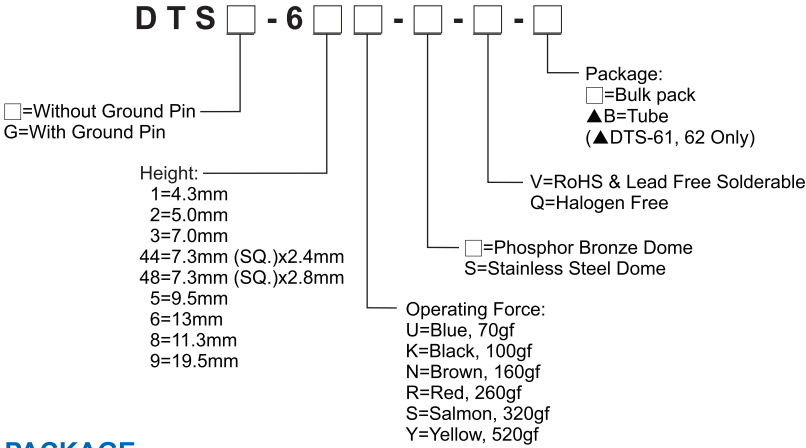

TACT SWITCH DTS(G)-6 SERIES

6x6 Through Hole & Ground Terminal Type

FEATURES

- ✘ Compact size 6x6mm
- ✘ Sharp tactile feeling
- ✘ Cap options

APPLICATION

- ✘ Audio, OA equipment
- ✘ Instrumentation
- ✘ Industrial

SPECIFICATION

Contact Rating	50mA, 12V DC
Contact Resistance	100mΩ max.
Insulation Resistance	100MΩ min. 500V DC
Dielectric Strength	250V AC/1 minute
Operating Force	70±30gf, Blue(U) 100±50gf, Black(K) 160±50gf, Brown(N) 260±50gf, Red(R) 320±80gf, Salmon(S) 520±130gf, Yellow(Y)
Travel	0.25mm
Operating Life	Phosphor Bronze Dome 50,000 cycles for 520/320gf 100,000 cycles for 260gf 200,000 cycles for 160/100/70gf Stainless Steel Dome 300,000 cycles for 520/320gf 500,000 cycles for 260gf 1,000,000 cycles for 160/100/70gf
Operating Temp.	-25°C ~ +70°C
Storage Temp.	-30°C ~ +80°C

HOW TO ORDER

CIRCUIT

PACKAGE

<Bag>
1000 pcs
<Tub>
DTS-61/62: 75 pcs

DTS-6

PART NO.	H
DTS-61	4.30
DTS-62	5.00
DTS-63	7.00
DTS-65	9.50
DTS-66	13.00
DTS-68	11.30
DTS-69	19.50

P.C.B. LAYOUT

DTS-644(8)