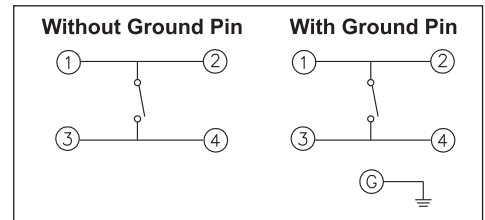

TACT SWITCH DTS(G)-6 SERIES

6x6 Through Hole & Ground Terminal Type

FEATURES

- ✘ Compact size 6x6mm
- ✘ Sharp tactile feeling
- ✘ Cap options

APPLICATION

- ✘ Audio, OA equipment
- ✘ Instrumentation
- ✘ Industrial

SPECIFICATION

Contact Rating	50mA, 12V DC
Contact Resistance	100mΩ max.
Insulation Resistance	100MΩ min. 500V DC
Dielectric Strength	250V AC/1 minute
Operating Force	70±30gf, Blue(U) 100±50gf, Black(K) 160±50gf, Brown(N) 260±50gf, Red(R) 320±80gf, Salmon(S) 520±130gf, Yellow(Y)
Travel	0.25mm
Operating Life	Phosphor Bronze Dome 50,000 cycles for 520/320gf 100,000 cycles for 260gf 200,000 cycles for 160/100/70gf Stainless Steel Dome 300,000 cycles for 520/320gf 500,000 cycles for 260gf 1,000,000 cycles for 160/100/70gf
Operating Temp.	-25°C ~ +70°C
Storage Temp.	-30°C ~ +80°C

HOW TO ORDER

CIRCUIT

PACKAGE

<Bag>
1000 pcs
<Tub>
DTS-61/62: 75 pcs

DTS-6

PART NO.	H
DTS-61	4.30
DTS-62	5.00
DTS-63	7.00
DTS-65	9.50
DTS-66	13.00
DTS-68	11.30
DTS-69	19.50